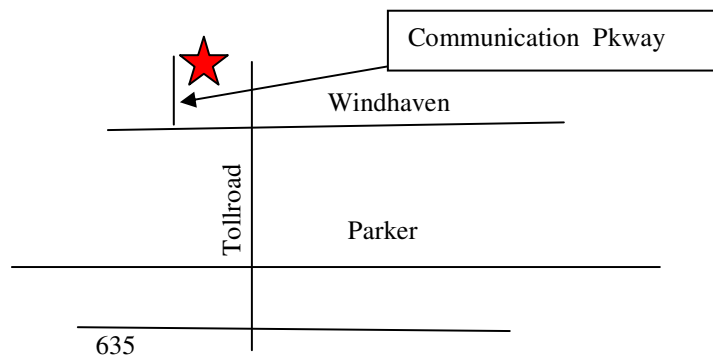

**January Meeting: Tuesday January 20th at 7:00 PM at
Owen Haggard's shop in Plano.**

Directions: In Plano, going north on the toll road, exit (north) on Parker or Windhaven. Turn left on Windhaven and make an immediate right onto Communication Parkway. Owen's drive is the first one on the right.